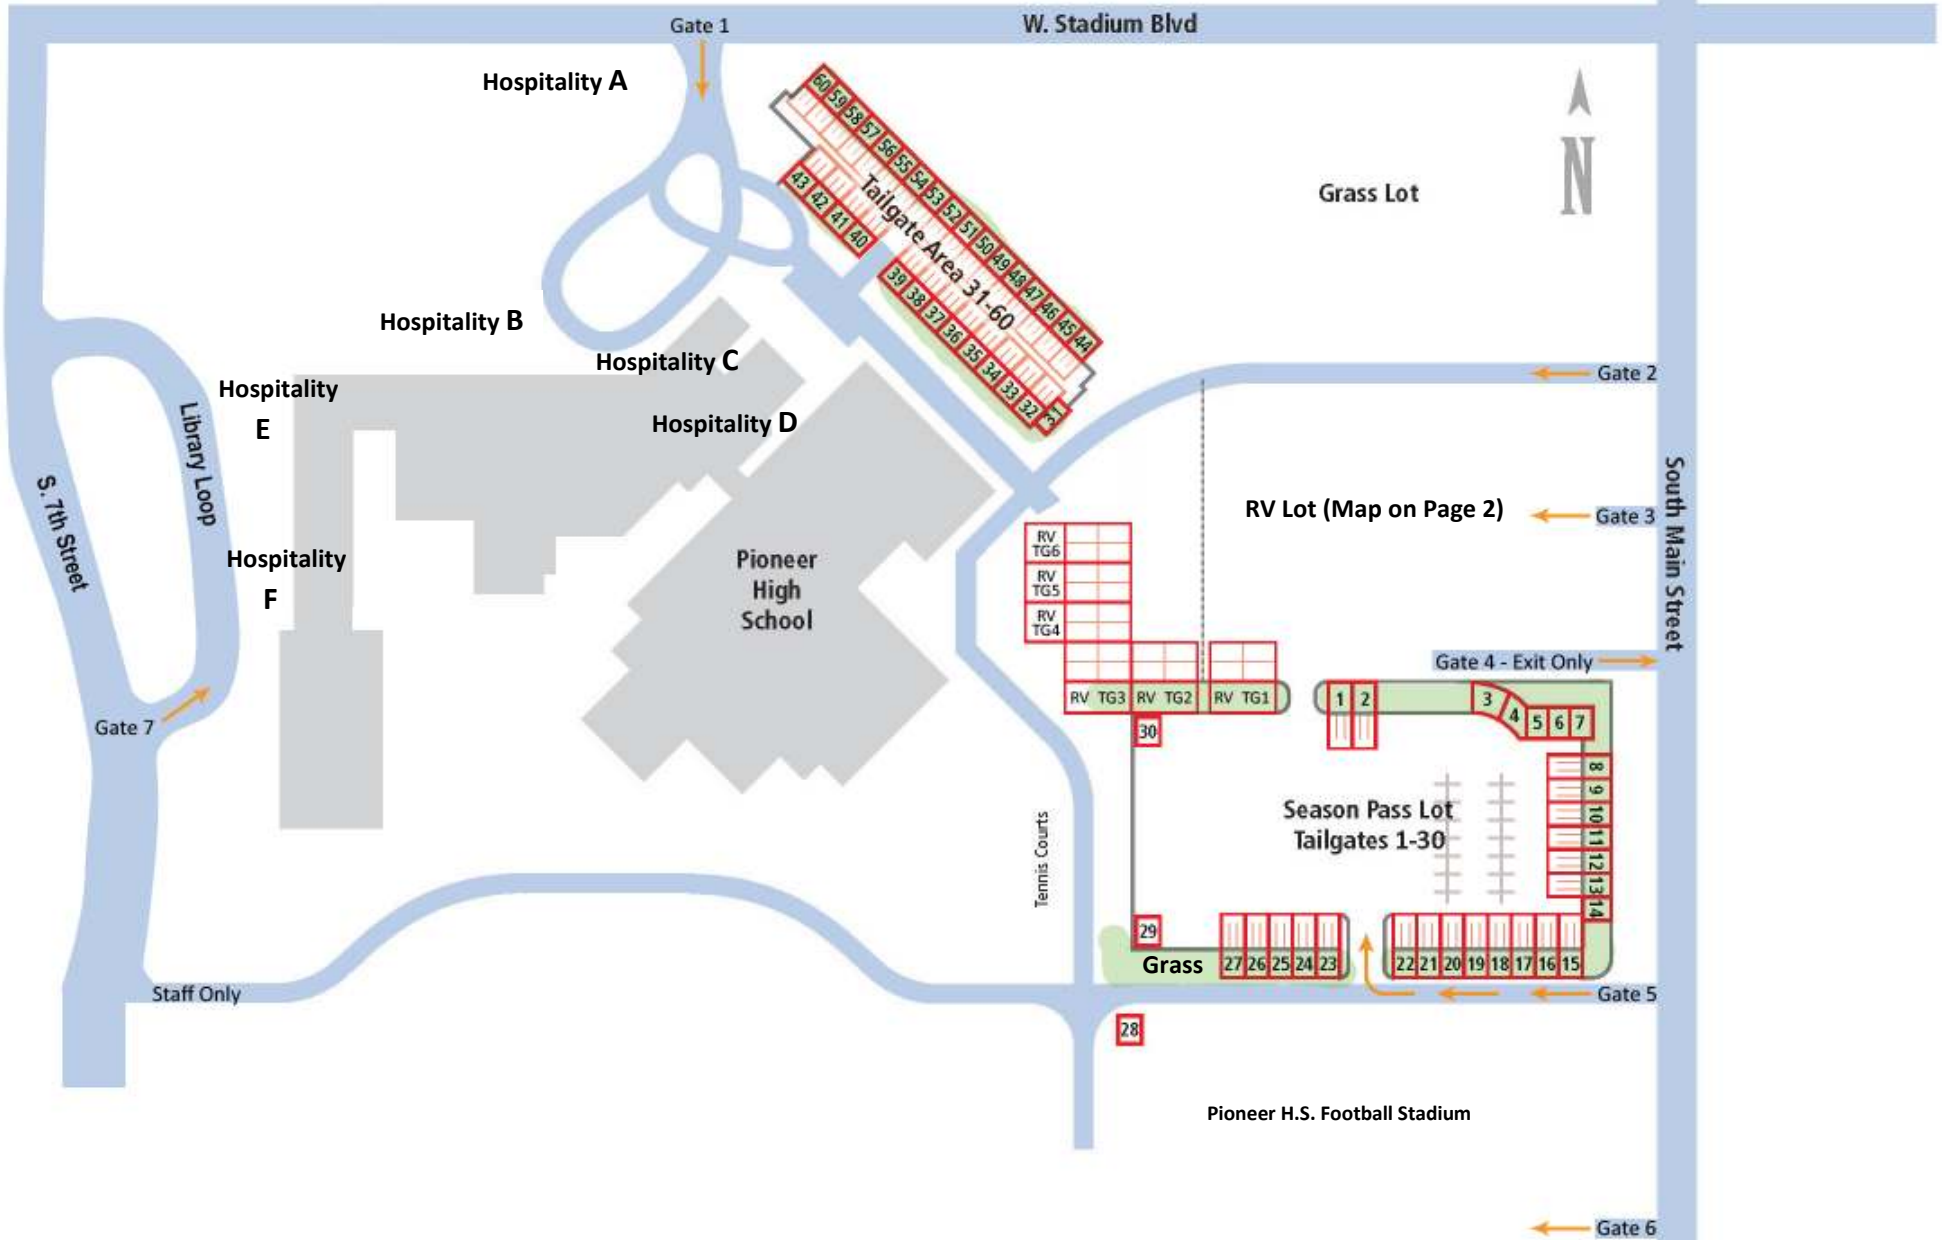

Tailgate Parking Lot Map

University of Michigan Stadium

RV Lot Parking Map

Gate 2

South Main Street

1	2	3	4	5	6	7	8	9	10	11	12	13	14	15	16	17
---	---	---	---	---	---	---	---	---	----	----	----	----	----	----	----	----

18	19	20	21	22	23	24	25	26	27	28	29	30	31	32	33	34
----	----	----	----	----	----	----	----	----	----	----	----	----	----	----	----	----

35	36	37	38	39	40	41	42	43	44	45	46	47	48	49	50	51
----	----	----	----	----	----	----	----	----	----	----	----	----	----	----	----	----

52	53	54	55	56
----	----	----	----	----

RV Tailgate 1

RV Tailgate 2

RV Tailgate 3

RV Tailgate 4

RV Tailgate 5

RV Tailgate 6

RV Tailgate Area